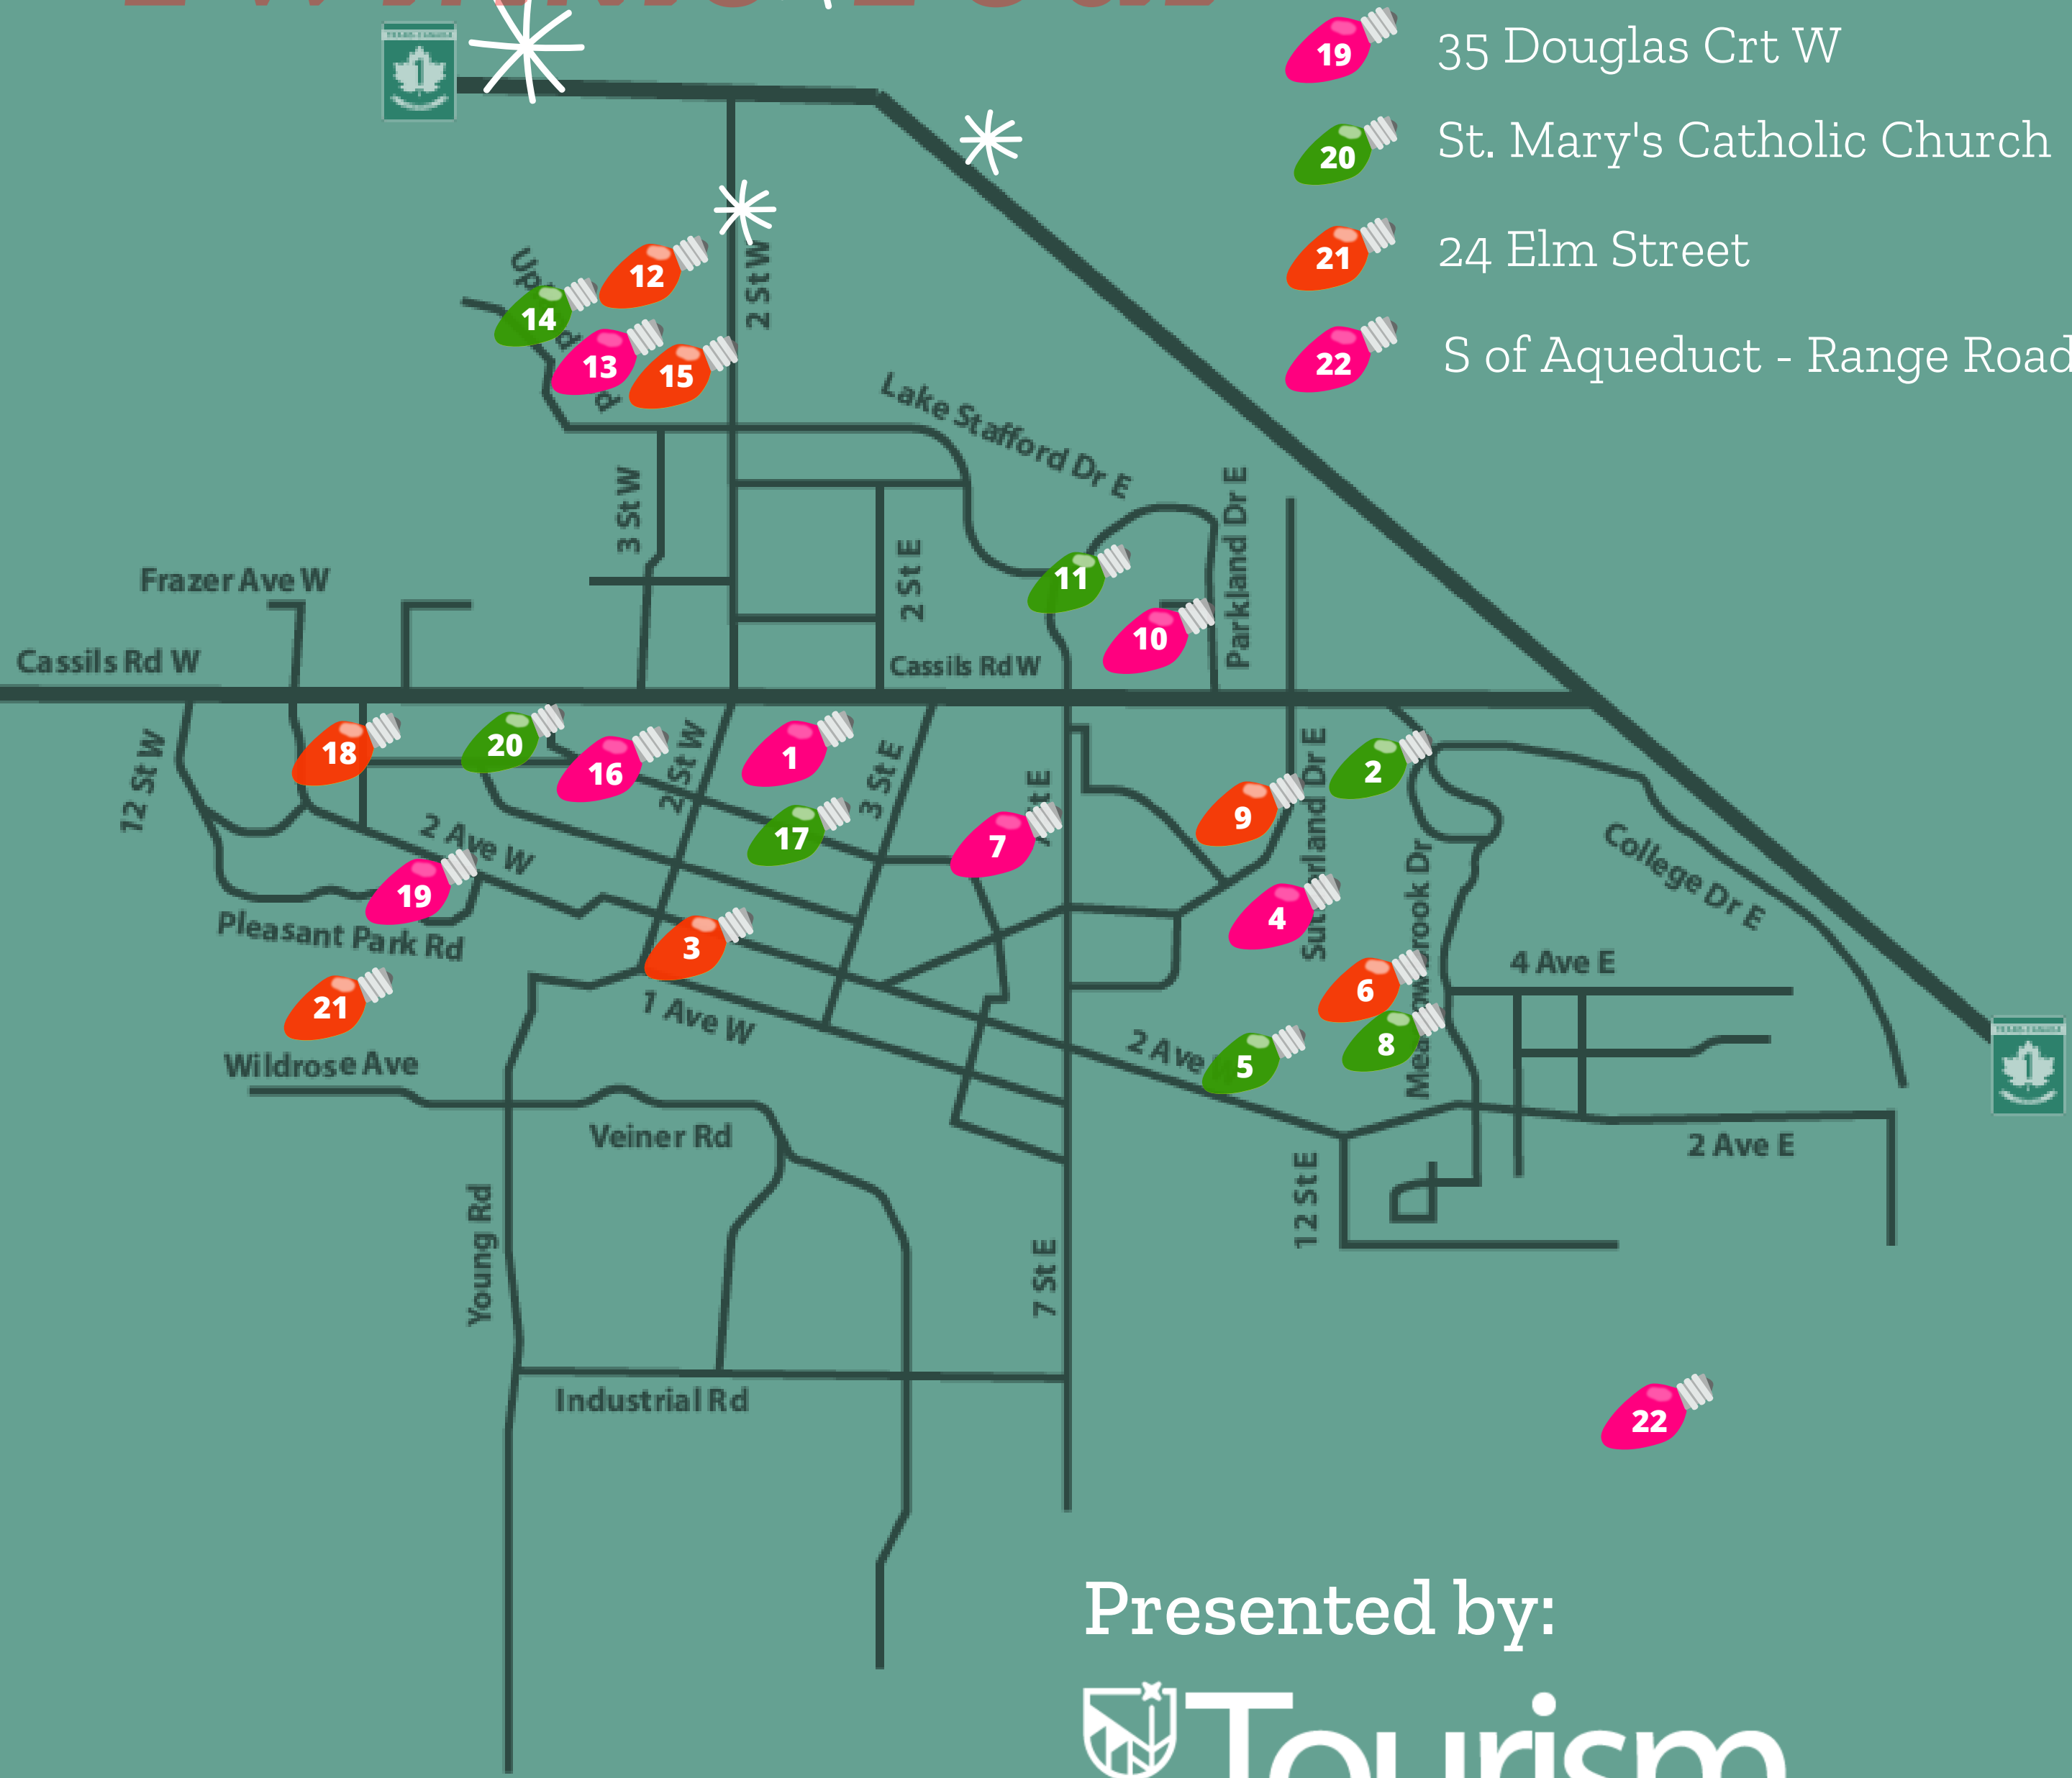

Twinkle*Tour

-  35 Douglas Cr W
-  St. Mary's Catholic Church
-  24 Elm Street
-  S of Aqueduct - Range Road 42
-  527 - 1st Street W
-  Brooks Museum - Tune into 107.1 FM
-  36 Evergreen Park Close
-  84 & 105 Ingram Park Dr
-  1014 & 1018 2nd Avenue E
-  48 McNab Park St
-  24 McKittrick Place E - Tune into 88.1 FM
-  128 McNab Park St
-  35 Greenbrook Dr
-  24 Parkland Pl
-  67 Lakeview Cres
-  4 Upland Green
-  23 Upland Dr
-  19 & 55 Upland Cr
-  11 Upland Bay
-  403 4 Ave W
-  7 Charles Worth Cr
-  16 11 Street W

Presented by:
 **Tourism.**